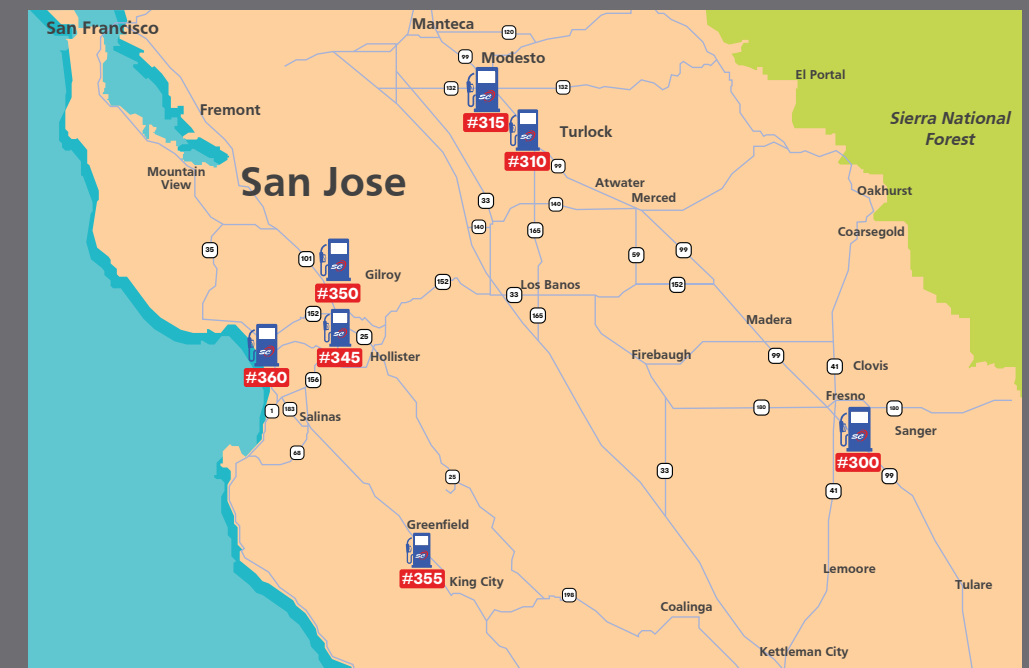

**NORTHERN CALIFORNIA**

|     |              |                      |             |       |
|-----|--------------|----------------------|-------------|-------|
| 300 | Fresno       | 3220 S Parkway Drive | Fresno      | 93725 |
| 310 | Turlock      | 309 S Tully Road     | Turlock     | 95380 |
| 315 | Modesto      | 237 E. Whitmore Ave. | Modesto     | 95358 |
| 345 | Gilroy-Chest | 6490 Automall Pkwy   | Gilroy      | 95020 |
| 350 | Gilroy-Mon   | 8847 Monterey Road   | Gilroy      | 95021 |
| 355 | Greenfield   | 845 Walnut Ave.      | Greenfield  | 93827 |
| 360 | Watsonville  | 103 Lee Road         | Watsonville | 95077 |

**SAN DIEGO**

|    |              |                   |             |       |
|----|--------------|-------------------|-------------|-------|
| 76 | Brawley      | 815 E K Street    | Brawley     | 92227 |
| 78 | El Cajon     | 145 Vernon Way    | El Cajon    | 92020 |
| 79 | Westmoreland | 502 Boarts Road   | Westmorland | 92281 |
| 80 | El Centro    | 350 E Main Street | El Centro   | 92243 |

**LOS ANGELES METROPOLITAN**

**SAN DIEGO**

**NORTHERN CALIFORNIA**

**SC Fuels** – has been in  
business since 1930 with over  
**11,000** current customers