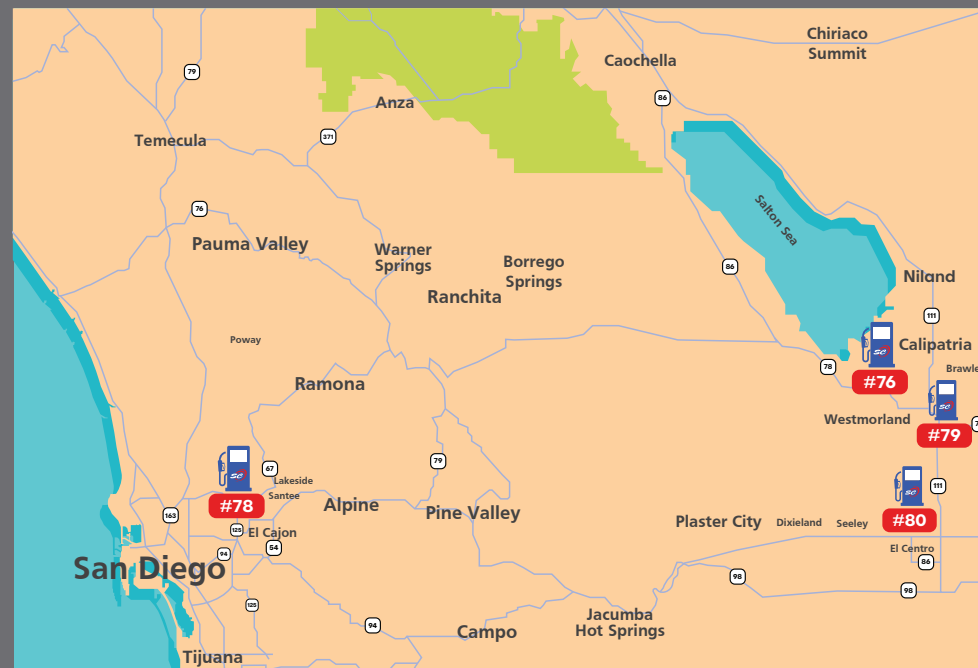

SITE# CFS NAME ADDRESS CITY ZIP

LOS ANGELES METROPOLITAN