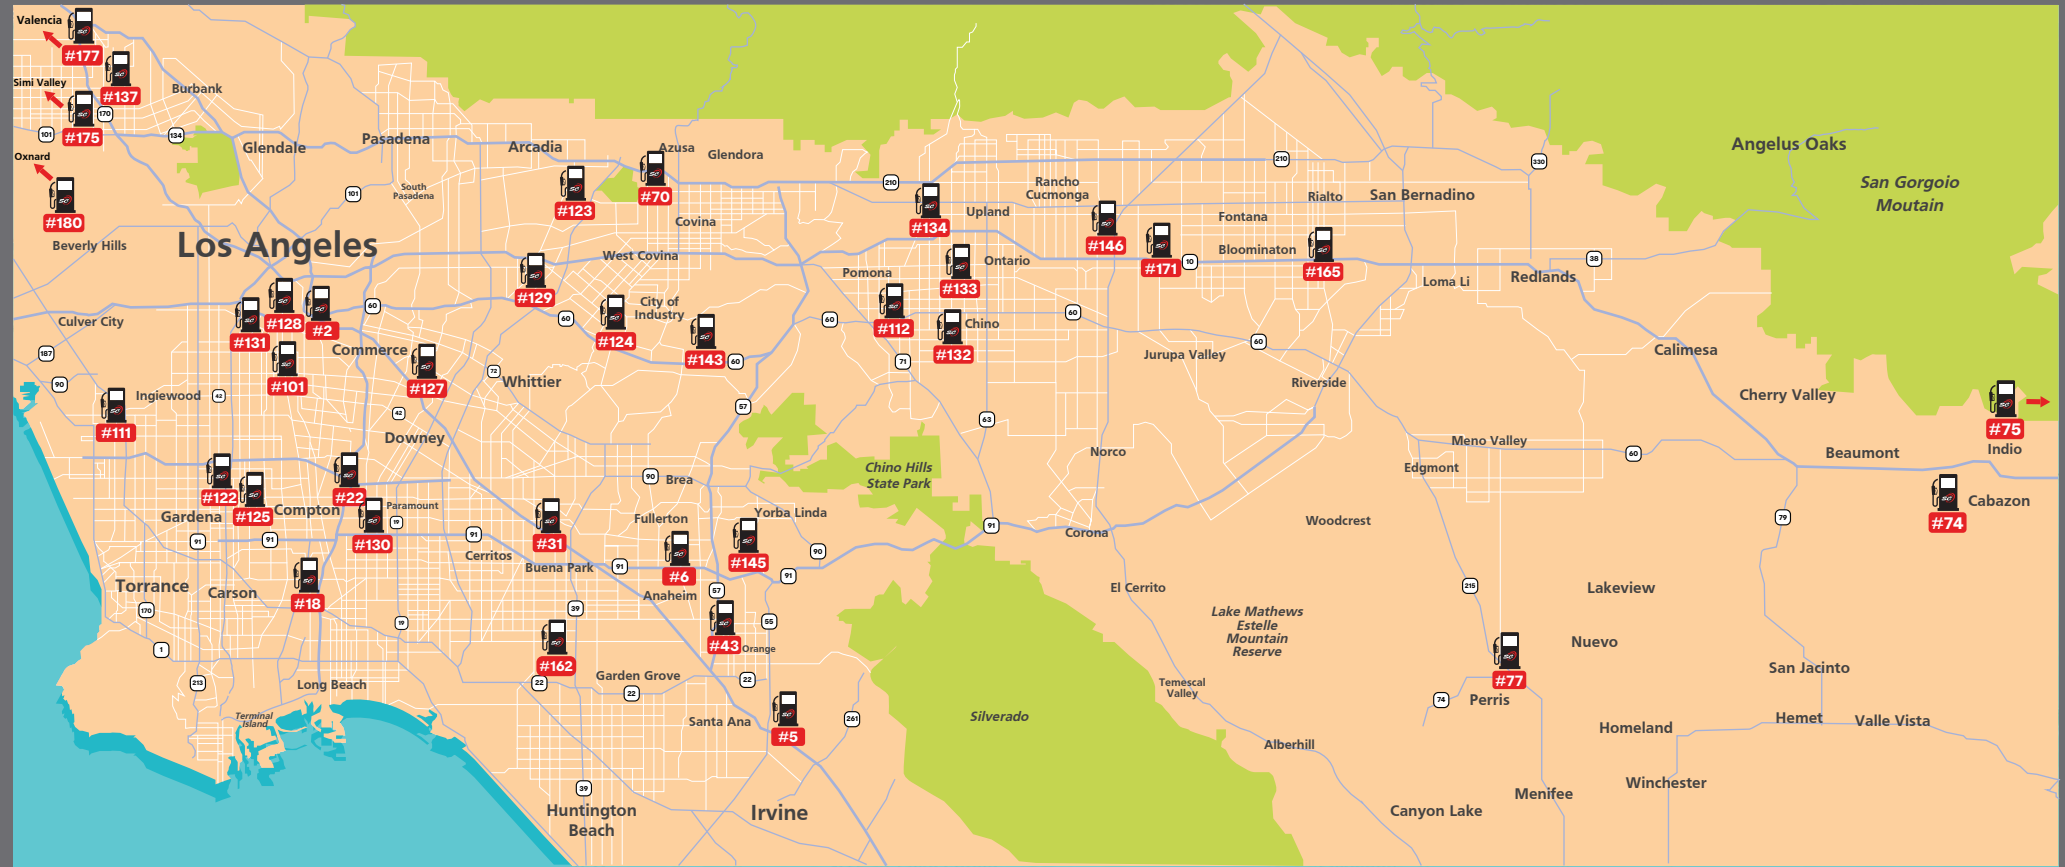

NORTHERN CALIFORNIA

300	Fresno	3220 S Parkway Drive	Fresno	93725
310	Turlock	309 S Tully Road	Turlock	95380
315	Modesto	237 E. Whitmore Ave.	Modesto	95358
345	Gilroy-Chest	6490 Automall Pkwy	Gilroy	95020
350	Gilroy-Mon	8847 Monterey Road	Gilroy	95021
355	Greenfield	845 Walnut Ave.	Greenfield	93827
360	Watsonville	103 Lee Road	Watsonville	95077

SAN DIEGO

76	Brawley	815 E K Street	Brawley	92227
78	El Cajon	145 Vernon Way	El Cajon	92020
79	Westmoreland	502 Boarts Road	Westmorland	92281
80	El Centro	350 E Main Street	El Centro	92243

LOS ANGELES METROPOLITAN