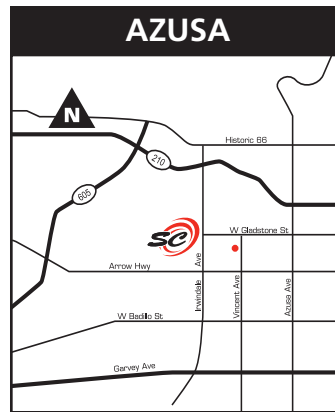

3375 Miraloma
DSL, UNL, MID, PRM, A&W, 18W

1431 N. Raymond
DSL, UNL, MID, PRM, OIL, A&W, CS, RR, 18W

575 Vincent Avenue
DSL, UNL, A&W, 18W

2720 Carson Street
DSL, UNL, MID, PRM, PRO, OIL, A&W, CS, RR, 18W

9505 De Soto Avenue
DSL, UNL, MID, PRM, A&W, 18W

19015 San Jose Avenue
DSL, UNL, MID, PRM, A&W, 18W

2125 S. Riverside Avenue
DSL, UNL, MID, PRM, A&W, 18W

506 W. Rosecrans
DSL, UNL, MID, PRM, A&W, 18W

Corner of Markon & Blades
DSL, UNL, MID, PRM, A&W, 18W

Corner of Spruce & Hindry
DSL, UNL, MID, PRM, A&W, RR

14901 Artesia Boulevard
DSL, UNL, MID, PRM, A&W

791 S. Central Avenue
DSL, UNL, MID, PRM, A&W, 18W

Southern-Cal CFS Sites Map 092601/P65

DSL = Diesel
UNL = Unleaded
MID = Mid-Grade

3501 County Road
DSL, UNL, MID, PRM, A&W, 18W, RED DYE

9291 Charles Smith Avenue
DSL, UNL, MID, PRM, A&W, 18W

13352 E. Imperial Highway
DSL, UNL, MID, PRM, A&W, 18W

8620 San Fernando Road
DSL, UNL, MID, PRM, A&W, 18W