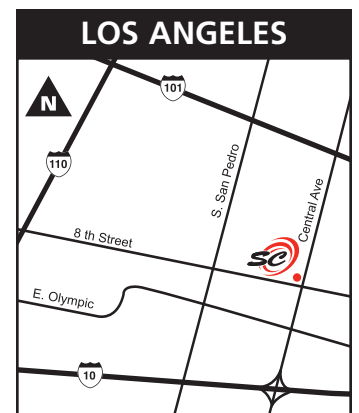

3375 Miraloma
DSL, UNL, MID, PRM, A&W, 18W

1431 N. Raymond
DSL, UNL, MID, PRM, OIL, A&W, CS, RR, 18W

575 Vincent Avenue
DSL, UNL, A&W, 18W

2720 Carson Street
DSL, UNL, MID, PRM, PRO, OIL, A&W, CS, RR, 18W

9505 De Soto Avenue
DSL, UNL, MID, PRM, A&W, 18W

19015 San Jose Avenue
DSL, UNL, MID, PRM, A&W, 18W

2125 S. Riverside Avenue
DSL, UNL, MID, PRM, A&W, 18W

506 W. Rosecrans
DSL, UNL, MID, PRM, A&W, 18W

Corner of Markon & Blades
DSL, UNL, MID, PRM, A&W, 18W

Corner of Spruce & Hindry
DSL, UNL, MID, PRM, A&W, RR

14901 Artesia Boulevard
DSL, UNL, MID, PRM, A&W

791 S. Central Avenue
DSL, UNL, MID, PRM, A&W, 18W

Southern-Cal CFS Sites Map 092601/P65

DSL = Diesel
UNL = Unleaded
MID = Mid-Grade

3501 County Road
DSL, UNL, MID, PRM, A&W, 18W, RED DYE

9291 Charles Smith Avenue
DSL, UNL, MID, PRM, A&W, 18W

13352 E. Imperial Highway
DSL, UNL, MID, PRM, A&W, 18W

8620 San Fernando Road
DSL, UNL, MID, PRM, A&W, 18W