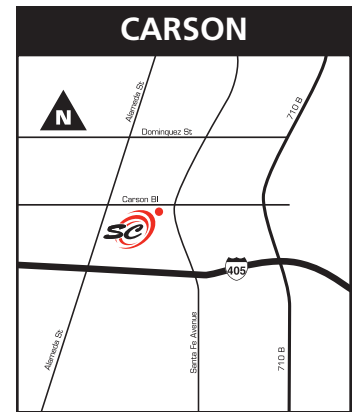

3375 Miraloma
DSL, UNL, MID, PRM, A&W, 18W

1431 N. Raymond
DSL, UNL, MID, PRM, OIL, A&W, CS, RR, 18W

575 Vincent Avenue
DSL, UNL, A&W, 18W

2720 Carson Street
DSL, UNL, MID, PRM, PRO, OIL, A&W, CS, RR, 18W

9505 De Soto Avenue
DSL, UNL, MID, PRM, A&W, 18W

19015 San Jose Avenue
DSL, UNL, MID, PRM, A&W, 18W

2125 S. Riverside Avenue
DSL, UNL, MID, PRM, A&W, 18W

506 W. Rosecrans
DSL, UNL, MID, PRM, A&W, 18W

Corner of Markon & Blades
DSL, UNL, MID, PRM, A&W, 18W

Corner of Spruce & Hindry
DSL, UNL, MID, PRM, A&W, RR

14901 Artesia Boulevard
DSL, UNL, MID, PRM, A&W

791 S. Central Avenue
DSL, UNL, MID, PRM, A&W, 18W

Southern-Cal CFS Sites Map 092601/P65

DSL = Diesel
UNL = Unleaded
MID = Mid-Grade

3501 County Road
DSL, UNL, MID, PRM, A&W, 18W, RED DYE

9291 Charles Smith Avenue
DSL, UNL, MID, PRM, A&W, 18W

13352 E. Imperial Highway
DSL, UNL, MID, PRM, A&W, 18W

8620 San Fernando Road
DSL, UNL, MID, PRM, A&W, 18W