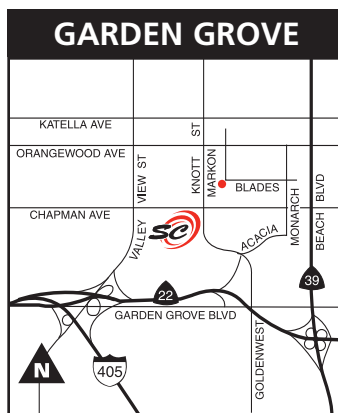

3375 Miraloma
DSL, UNL, MID, PRM, A&W, 18W

1431 N. Raymond
DSL, UNL, MID, PRM, OIL, A&W, CS, RR, 18W

575 Vincent Avenue
DSL, UNL, A&W, 18W

2720 Carson Street
DSL, UNL, MID, PRM, PRO, OIL, A&W, CS, RR, 18W

9505 De Soto Avenue
DSL, UNL, MID, PRM, A&W, 18W

19015 San Jose Avenue
DSL, UNL, MID, PRM, A&W, 18W

2125 S. Riverside Avenue
DSL, UNL, MID, PRM, A&W, 18W

506 W. Rosecrans
DSL, UNL, MID, PRM, A&W, 18W

Corner of Markon & Blades
DSL, UNL, MID, PRM, A&W, 18W

Corner of Spruce & Hindry
DSL, UNL, MID, PRM, A&W, RR

14901 Artesia Boulevard
DSL, UNL, MID, PRM, A&W

791 S. Central Avenue
DSL, UNL, MID, PRM, A&W, 18W

Southern-Cal CFS Sites Map 092601/P65

DSL = Diesel
UNL = Unleaded
MID = Mid-Grade

3501 County Road
DSL, UNL, MID, PRM, A&W, 18W, RED DYE

9291 Charles Smith Avenue
DSL, UNL, MID, PRM, A&W, 18W

13352 E. Imperial Highway
DSL, UNL, MID, PRM, A&W, 18W

8620 San Fernando Road
DSL, UNL, MID, PRM, A&W, 18W