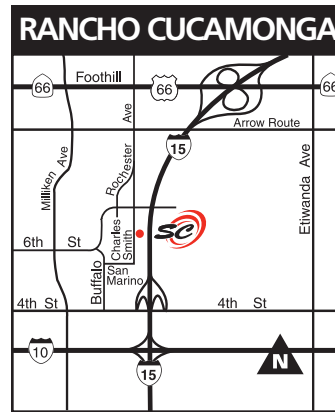

9505 De Soto Avenue
DSL, UNL, MID, PRM, A&W, 18W

19015 San Jose Avenue
DSL, UNL, MID, PRM, A&W, 18W

2125 S. Riverside Avenue
DSL, UNL, MID, PRM, A&W, 18W

506 W. Rosecrans
DSL, UNL, MID, PRM, A&W, 18W

Corner of Markon & Blades
DSL, UNL, MID, PRM, A&W, 18W

Corner of Spruce & Hindry
DSL, UNL, MID, PRM, A&W, RR

14901 Artesia Boulevard
DSL, UNL, MID, PRM, A&W

791 S. Central Avenue
DSL, UNL, MID, PRM, A&W, 18W

Southern-Cal CFS Sites Map 092601/P65

DSL = Diesel
UNL = Unleaded
MID = Mid-Grade

7799 Telegraph Road
DSL, UNL, A&W, TSS, 18W

1724 South Euclid Avenue
DSL, UNL, MID, PRM, OIL, A&W, CS, 18W

1825 W. Collins Avenue
DSL, UNL, MID, PRM, PRO, OIL, A&W, 18W, RED DYE

6825 Rosecrans
DSL, UNL, PRM, 18W, RED DYE

3501 County Road
DSL, UNL, MID, PRM, A&W, 18W, RED DYE

9291 Charles Smith Avenue
DSL, UNL, MID, PRM, A&W, 18W

13352 E. Imperial Highway
DSL, UNL, MID, PRM, A&W, 18W

8620 San Fernando Road
DSL, UNL, MID, PRM, A&W, 18W