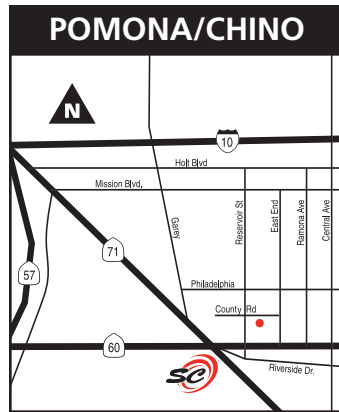

3375 Miraloma
DSL, UNL, MID, PRM, A&W, 18W

1431 N. Raymond
DSL, UNL, MID, PRM, OIL, A&W, CS, RR, 18W

575 Vincent Avenue
DSL, UNL, A&W, 18W

2720 Carson Street
DSL, UNL, MID, PRM, PRO, OIL, A&W, CS, RR, 18W

Corner of Spruce & Hindry
DSL, UNL, MID, PRM, A&W, RR

14901 Artesia Boulevard
DSL, UNL, MID, PRM, A&W

791 S. Central Avenue
DSL, UNL, MID, PRM, A&W, 18W

Southern-Cal CFS Sites Map 092601/P65

DSL = Diesel
UNL = Unleaded
MID = Mid-Grade

7799 Telegraph Road
DSL, UNL, A&W, TSS, 18W

1724 South Euclid Avenue
DSL, UNL, MID, PRM, OIL, A&W, CS, 18W

1825 W. Collins Avenue
DSL, UNL, MID, PRM, PRO, OIL, A&W, 18W, RED DYE

6825 Rosecrans
DSL, UNL, PRM, 18W, RED DYE

3501 County Road
DSL, UNL, MID, PRM, A&W, 18W, RED DYE

9291 Charles Smith Avenue
DSL, UNL, MID, PRM, A&W, 18W

13352 E. Imperial Highway
DSL, UNL, MID, PRM, A&W, 18W

8620 San Fernando Road
DSL, UNL, MID, PRM, A&W, 18W