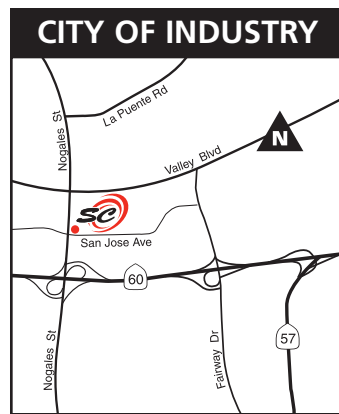

3375 Miraloma
DSL, UNL, MID, PRM, A&W, 18W

1431 N. Raymond
DSL, UNL, MID, PRM, OIL, A&W, CS, RR, 18W

575 Vincent Avenue
DSL, UNL, A&W, 18W

2720 Carson Street
DSL, UNL, MID, PRM, PRO, OIL, A&W, CS, RR, 18W

9505 De Soto Avenue
DSL, UNL, MID, PRM, A&W, 18W

19015 San Jose Avenue
DSL, UNL, MID, PRM, A&W, 18W

2125 S. Riverside Avenue
DSL, UNL, MID, PRM, A&W, 18W

506 W. Rosecrans
DSL, UNL, MID, PRM, A&W, 18W

Corner of Markon & Blades
DSL, UNL, MID, PRM, A&W, 18W

Corner of Spruce & Hindry
DSL, UNL, MID, PRM, A&W, RR

14901 Artesia Boulevard
DSL, UNL, MID, PRM, A&W

791 S. Central Avenue
DSL, UNL, MID, PRM, A&W, 18W

Southern-Cal CFS Sites Map 092601/P65

DSL = Diesel
UNL = Unleaded
MID = Mid-Grade

3501 County Road
DSL, UNL, MID, PRM, A&W, 18W, RED DYE

9291 Charles Smith Avenue
DSL, UNL, MID, PRM, A&W, 18W

13352 E. Imperial Highway
DSL, UNL, MID, PRM, A&W, 18W

8620 San Fernando Road
DSL, UNL, MID, PRM, A&W, 18W