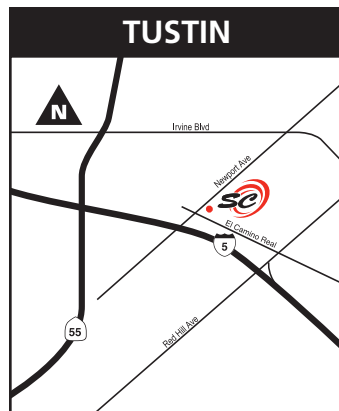

3375 Miraloma
DSL, UNL, MID, PRM, A&W, 18W

1431 N. Raymond
DSL, UNL, MID, PRM, OIL, A&W, CS, RR, 18W

575 Vincent Avenue
DSL, UNL, A&W, 18W

2720 Carson Street
DSL, UNL, MID, PRM, PRO, OIL, A&W, CS, RR, 18W

9505 De Soto Avenue
DSL, UNL, MID, PRM, A&W, 18W

19015 San Jose Avenue
DSL, UNL, MID, PRM, A&W, 18W

2125 S. Riverside Avenue
DSL, UNL, MID, PRM, A&W, 18W

506 W. Rosecrans
DSL, UNL, MID, PRM, A&W, 18W

Corner of Markon & Blades
DSL, UNL, MID, PRM, A&W, 18W

Corner of Spruce & Hindry
DSL, UNL, MID, PRM, A&W, RR

14901 Artesia Boulevard
DSL, UNL, MID, PRM, A&W

791 S. Central Avenue
DSL, UNL, MID, PRM, A&W, 18W

Southern-Cal CFS Sites Map 092601/P65

DSL = Diesel
UNL = Unleaded
MID = Mid-Grade

3501 County Road
DSL, UNL, MID, PRM, A&W, 18W, RED DYE

9291 Charles Smith Avenue
DSL, UNL, MID, PRM, A&W, 18W

13352 E. Imperial Highway
DSL, UNL, MID, PRM, A&W, 18W

8620 San Fernando Road
DSL, UNL, MID, PRM, A&W, 18W