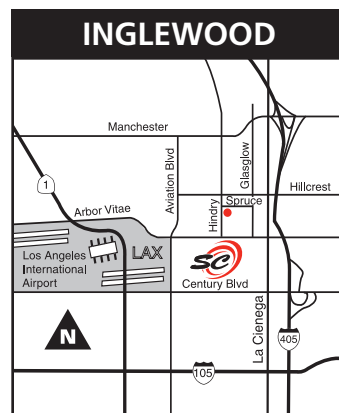

3375 Miraloma
DSL, UNL, MID, PRM, A&W, 18W

1431 N. Raymond
DSL, UNL, MID, PRM, OIL, A&W, CS, RR, 18W

575 Vincent Avenue
DSL, UNL, A&W, 18W

2720 Carson Street
DSL, UNL, MID, PRM, PRO, OIL, A&W, CS, RR, 18W

9505 De Soto Avenue
DSL, UNL, MID, PRM, A&W, 18W

19015 San Jose Avenue
DSL, UNL, MID, PRM, A&W, 18W

2125 S. Riverside Avenue
DSL, UNL, MID, PRM, A&W, 18W

506 W. Rosecrans
DSL, UNL, MID, PRM, A&W, 18W

Corner of Markon & Blades
DSL, UNL, MID, PRM, A&W, 18W

Corner of Spruce & Hindry
DSL, UNL, MID, PRM, A&W, RR

14901 Artesia Boulevard
DSL, UNL, MID, PRM, A&W

791 S. Central Avenue
DSL, UNL, MID, PRM, A&W, 18W

Southern-Cal CFS Sites Map 092601/P65

DSL = Diesel
UNL = Unleaded
MID = Mid-Grade

PRM = Premium
OIL = Oil
A&W = Air & Water

CS = Convenience Store
RR = Rest Rooms
TSS = Truck Stop Services

PRK = Overnight Parking
PRO = Propane
18W = 18-Wheeler Access

[Return to Directory](#)

2655 E. Olympic Boulevard
DSL, UNL, MID, PRM, A&W, 18W