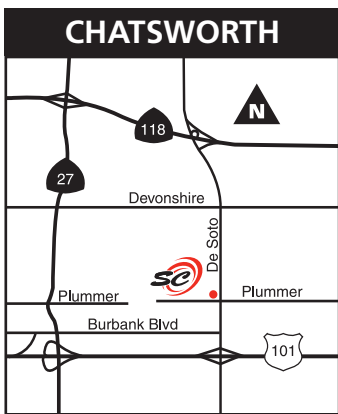

3375 Miraloma
DSL, UNL, MID, PRM, A&W, 18W

1431 N. Raymond
DSL, UNL, MID, PRM, OIL, A&W, CS, RR, 18W

575 Vincent Avenue
DSL, UNL, A&W, 18W

2720 Carson Street
DSL, UNL, MID, PRM, PRO, OIL, A&W, CS, RR, 18W

9505 De Soto Avenue
DSL, UNL, MID, PRM, A&W, 18W

19015 San Jose Avenue
DSL, UNL, MID, PRM, A&W, 18W

2125 S. Riverside Avenue
DSL, UNL, MID, PRM, A&W, 18W

506 W. Rosecrans
DSL, UNL, MID, PRM, A&W, 18W

Corner of Markon & Blades
DSL, UNL, MID, PRM, A&W, 18W

Corner of Spruce & Hindry
DSL, UNL, MID, PRM, A&W, RR

14901 Artesia Boulevard
DSL, UNL, MID, PRM, A&W

791 S. Central Avenue
DSL, UNL, MID, PRM, A&W, 18W

Southern-Cal CFS Sites Map 092601/P65

DSL = Diesel
UNL = Unleaded
MID = Mid-Grade

3501 County Road
DSL, UNL, MID, PRM, A&W, 18W, RED DYE

9291 Charles Smith Avenue
DSL, UNL, MID, PRM, A&W, 18W

13352 E. Imperial Highway
DSL, UNL, MID, PRM, A&W, 18W

8620 San Fernando Road
DSL, UNL, MID, PRM, A&W, 18W