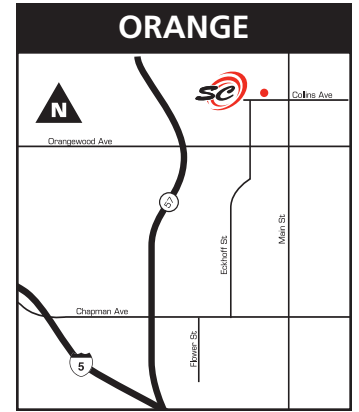

3375 Miraloma
DSL, UNL, MID, PRM, A&W, 18W

1431 N. Raymond
DSL, UNL, MID, PRM, OIL, A&W, CS, RR, 18W

575 Vincent Avenue
DSL, UNL, A&W, 18W

2720 Carson Street
DSL, UNL, MID, PRM, PRO, OIL, A&W, CS, RR, 18W

Corner of Spruce & Hindry
DSL, UNL, MID, PRM, A&W, RR

14901 Artesia Boulevard
DSL, UNL, MID, PRM, A&W

791 S. Central Avenue
DSL, UNL, MID, PRM, A&W, 18W

Southern-Cal CFS Sites Map 092601/P65

DSL = Diesel
UNL = Unleaded
MID = Mid-Grade

7799 Telegraph Road
DSL, UNL, A&W, TSS, 18W

1724 South Euclid Avenue
DSL, UNL, MID, PRM, OIL, A&W, CS, 18W

1825 W. Collins Avenue
DSL, UNL, MID, PRM, PRO, OIL, A&W, 18W, RED DYE

6825 Rosecrans
DSL, UNL, PRM, 18W, RED DYE

3501 County Road
DSL, UNL, MID, PRM, A&W, 18W, RED DYE

9291 Charles Smith Avenue
DSL, UNL, MID, PRM, A&W, 18W

13352 E. Imperial Highway
DSL, UNL, MID, PRM, A&W, 18W

8620 San Fernando Road
DSL, UNL, MID, PRM, A&W, 18W