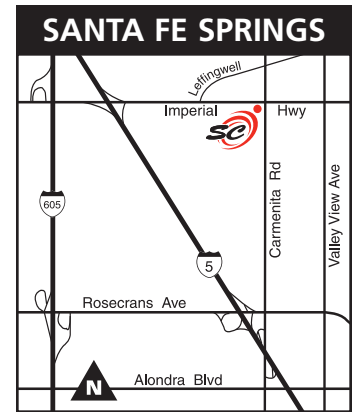

3375 Miraloma
DSL, UNL, MID, PRM, A&W, 18W

1431 N. Raymond
DSL, UNL, MID, PRM, OIL, A&W, CS, RR, 18W

575 Vincent Avenue
DSL, UNL, A&W, 18W

2720 Carson Street
DSL, UNL, MID, PRM, PRO, OIL, A&W, CS, RR, 18W

Corner of Spruce & Hindry
DSL, UNL, MID, PRM, A&W, RR

14901 Artesia Boulevard
DSL, UNL, MID, PRM, A&W

791 S. Central Avenue
DSL, UNL, MID, PRM, A&W, 18W

Southern-Cal CFS Sites Map 092601/P65

DSL = Diesel
UNL = Unleaded
MID = Mid-Grade

7799 Telegraph Road
DSL, UNL, A&W, TSS, 18W

1724 South Euclid Avenue
DSL, UNL, MID, PRM, OIL, A&W, CS, 18W

1825 W. Collins Avenue
DSL, UNL, MID, PRM, PRO, OIL, A&W, 18W, RED DYE

6825 Rosecrans
DSL, UNL, PRM, 18W, RED DYE

3501 County Road
DSL, UNL, MID, PRM, A&W, 18W, RED DYE

9291 Charles Smith Avenue
DSL, UNL, MID, PRM, A&W, 18W

13352 E. Imperial Highway
DSL, UNL, MID, PRM, A&W, 18W

8620 San Fernando Road
DSL, UNL, MID, PRM, A&W, 18W