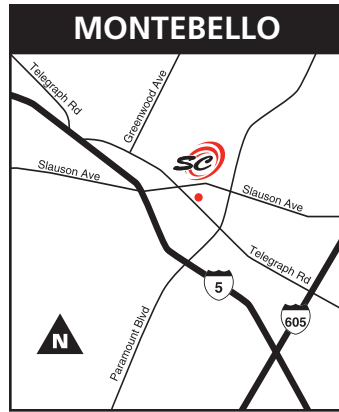

9505 De Soto Avenue
DSL, UNL, MID, PRM, A&W, 18W

19015 San Jose Avenue
DSL, UNL, MID, PRM, A&W, 18W

2125 S. Riverside Avenue
DSL, UNL, MID, PRM, A&W, 18W

506 W. Rosecrans
DSL, UNL, MID, PRM, A&W, 18W

Corner of Markon & Blades
DSL, UNL, MID, PRM, A&W, 18W

Corner of Spruce & Hindry
DSL, UNL, MID, PRM, A&W, RR

14901 Artesia Boulevard
DSL, UNL, MID, PRM, A&W

791 S. Central Avenue
DSL, UNL, MID, PRM, A&W, 18W

Southern-Cal CFS Sites Map 092601/P65

DSL = Diesel
UNL = Unleaded
MID = Mid-Grade

7799 Telegraph Road
DSL, UNL, A&W, TSS, 18W

1724 South Euclid Avenue
DSL, UNL, MID, PRM, OIL, A&W, CS, 18W

1825 W. Collins Avenue
DSL, UNL, MID, PRM, PRO, OIL, A&W, 18W, RED DYE

6825 Rosecrans
DSL, UNL, PRM, 18W, RED DYE

3501 County Road
DSL, UNL, MID, PRM, A&W, 18W, RED DYE

9291 Charles Smith Avenue
DSL, UNL, MID, PRM, A&W, 18W

13352 E. Imperial Highway
DSL, UNL, MID, PRM, A&W, 18W

8620 San Fernando Road
DSL, UNL, MID, PRM, A&W, 18W