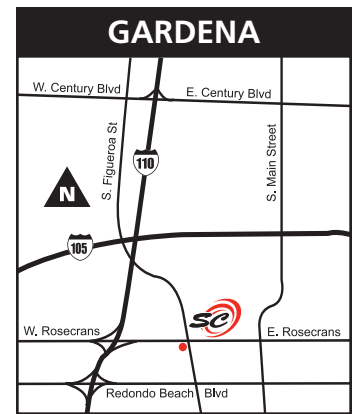

3375 Miraloma
DSL, UNL, MID, PRM, A&W, 18W

1431 N. Raymond
DSL, UNL, MID, PRM, OIL, A&W, CS, RR, 18W

575 Vincent Avenue
DSL, UNL, A&W, 18W

2720 Carson Street
DSL, UNL, MID, PRM, PRO, OIL, A&W, CS, RR, 18W

9505 De Soto Avenue
DSL, UNL, MID, PRM, A&W, 18W

19015 San Jose Avenue
DSL, UNL, MID, PRM, A&W, 18W

2125 S. Riverside Avenue
DSL, UNL, MID, PRM, A&W, 18W

506 W. Rosecrans
DSL, UNL, MID, PRM, A&W, 18W

Corner of Markon & Blades
DSL, UNL, MID, PRM, A&W, 18W

Corner of Spruce & Hindry
DSL, UNL, MID, PRM, A&W, RR

14901 Artesia Boulevard
DSL, UNL, MID, PRM, A&W

791 S. Central Avenue
DSL, UNL, MID, PRM, A&W, 18W

Southern-Cal CFS Sites Map 092601/P65

DSL = Diesel
UNL = Unleaded
MID = Mid-Grade

3501 County Road
DSL, UNL, MID, PRM, A&W, 18W, RED DYE

9291 Charles Smith Avenue
DSL, UNL, MID, PRM, A&W, 18W

13352 E. Imperial Highway
DSL, UNL, MID, PRM, A&W, 18W

8620 San Fernando Road
DSL, UNL, MID, PRM, A&W, 18W