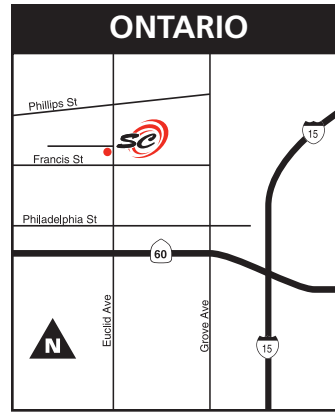

9505 De Soto Avenue
DSL, UNL, MID, PRM, A&W, 18W

19015 San Jose Avenue
DSL, UNL, MID, PRM, A&W, 18W

2125 S. Riverside Avenue
DSL, UNL, MID, PRM, A&W, 18W

506 W. Rosecrans
DSL, UNL, MID, PRM, A&W, 18W

Corner of Markon & Blades
DSL, UNL, MID, PRM, A&W, 18W

Corner of Spruce & Hindry
DSL, UNL, MID, PRM, A&W, RR

14901 Artesia Boulevard
DSL, UNL, MID, PRM, A&W

791 S. Central Avenue
DSL, UNL, MID, PRM, A&W, 18W

Southern-Cal CFS Sites Map 092601/P65

DSL = Diesel
UNL = Unleaded
MID = Mid-Grade

7799 Telegraph Road
DSL, UNL, A&W, TSS, 18W

1724 South Euclid Avenue
DSL, UNL, MID, PRM, OIL, A&W, CS, 18W

1825 W. Collins Avenue
DSL, UNL, MID, PRM, PRO, OIL, A&W, 18W, RED DYE

6825 Rosecrans
DSL, UNL, PRM, 18W, RED DYE

3501 County Road
DSL, UNL, MID, PRM, A&W, 18W, RED DYE

9291 Charles Smith Avenue
DSL, UNL, MID, PRM, A&W, 18W

13352 E. Imperial Highway
DSL, UNL, MID, PRM, A&W, 18W

8620 San Fernando Road
DSL, UNL, MID, PRM, A&W, 18W